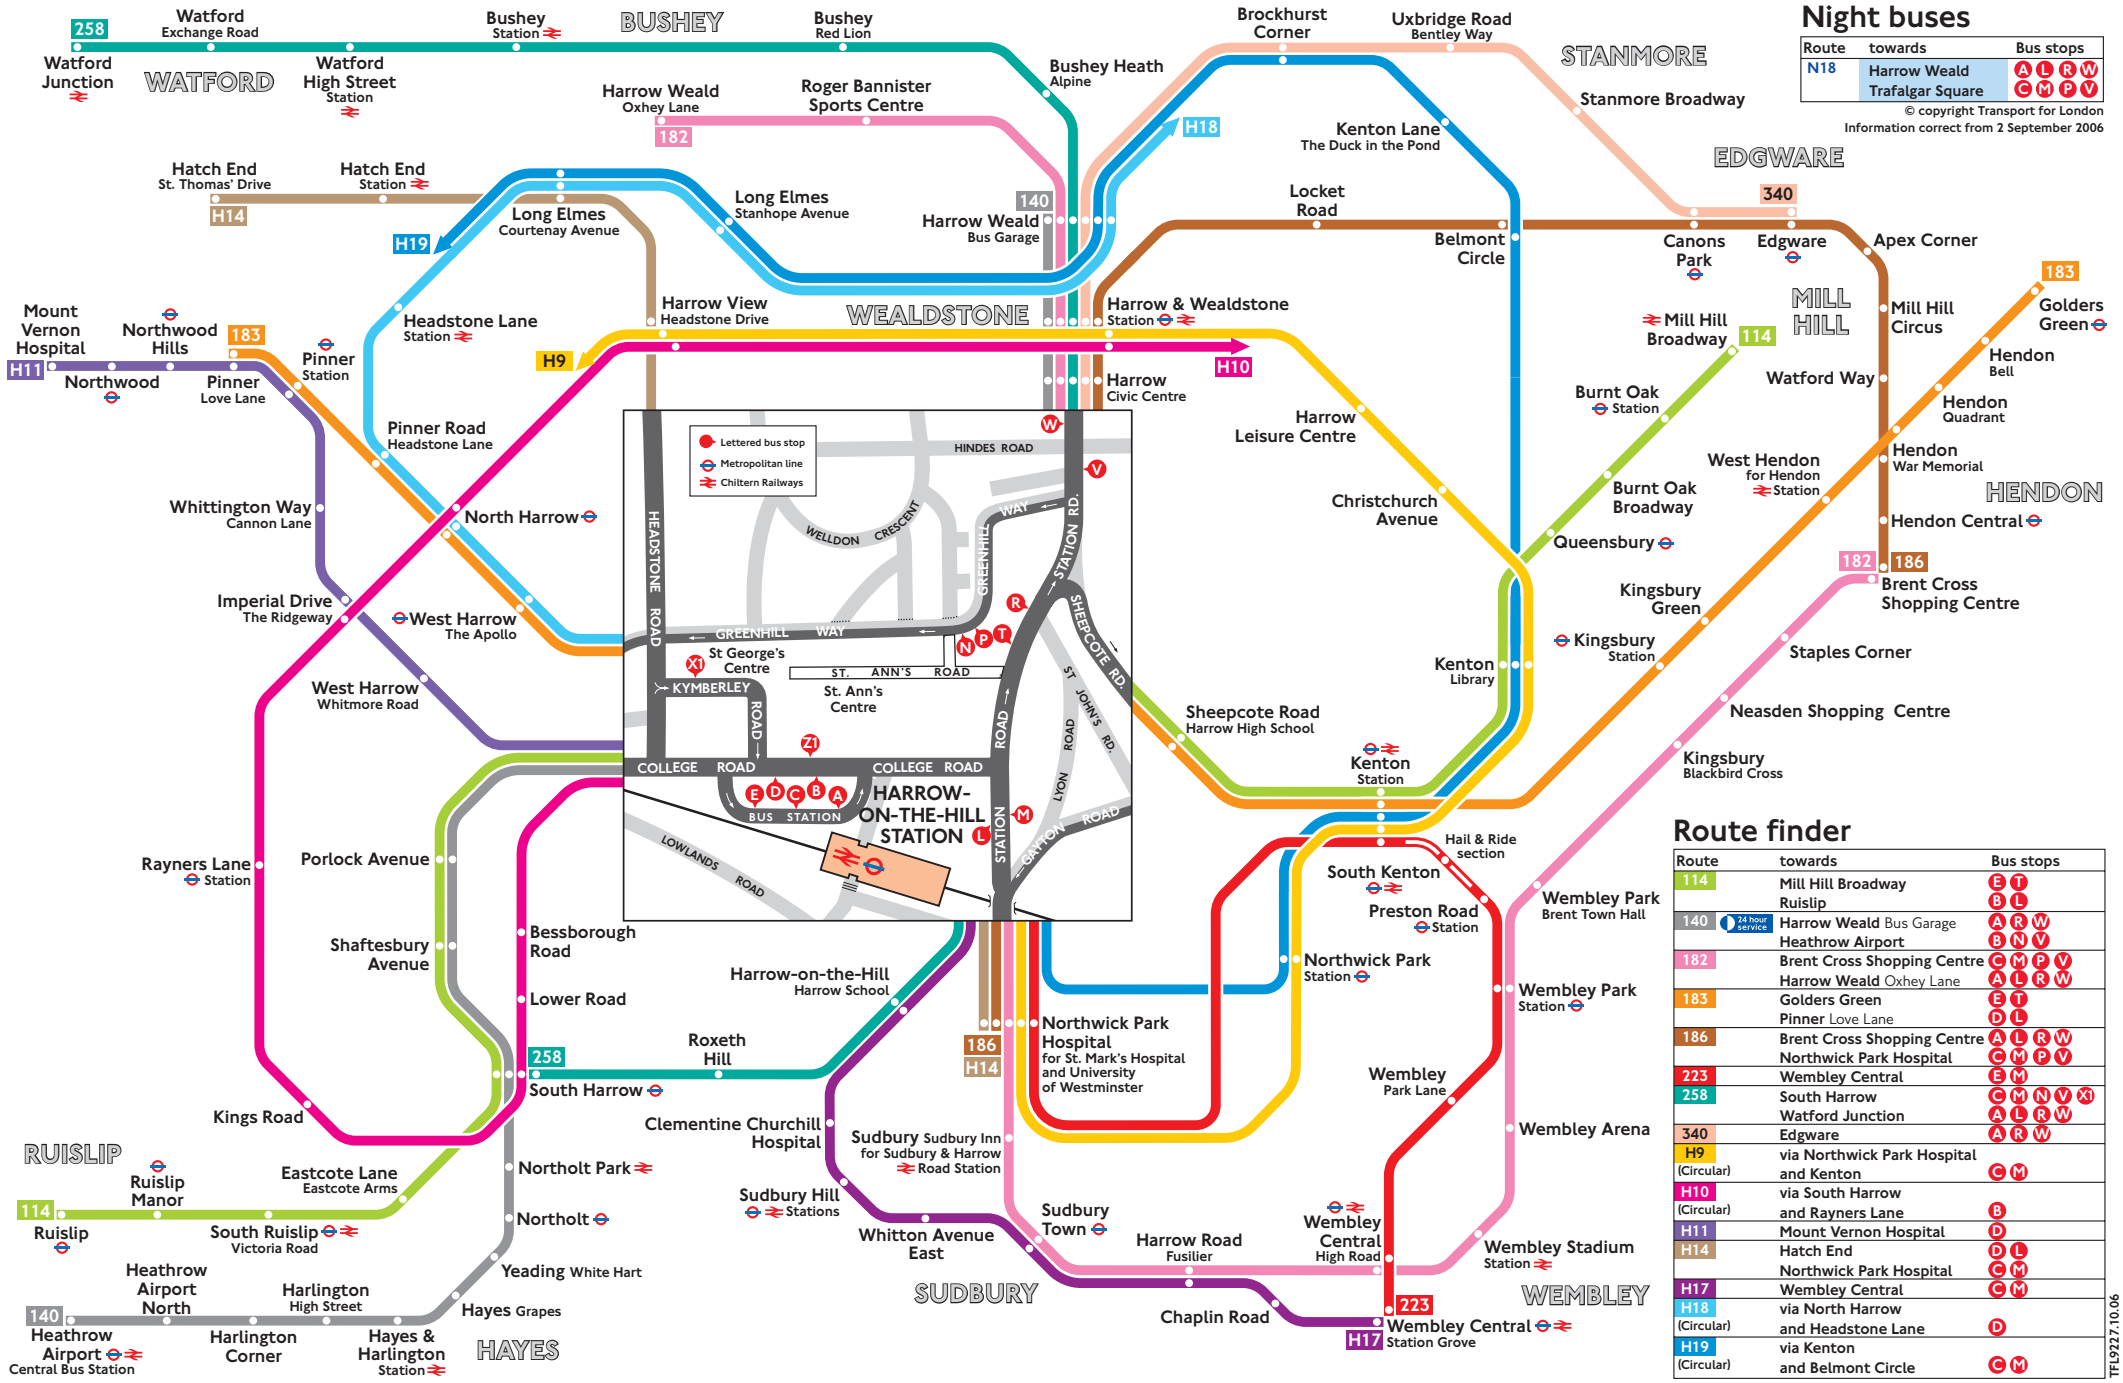

Buses from Harrow-on-the-Hill

Night buses

Route	towards	Bus stops
N18	Harrow Weald Trafalgar Square	A L R W C M P V

© copyright Transport for London
Information correct from 2 September 2006

Route finder

Route	towards	Bus stops
114	Mill Hill Broadway Ruislip	E T B L
140	Harrow Weald Bus Garage Heathrow Airport	A R W B N V
182	Brent Cross Shopping Centre Harrow Weald Oxhey Lane	C M P V A L R W
183	Golders Green Pinner Love Lane	E T D L
186	Brent Cross Shopping Centre Northwick Park Hospital	A L R W C M P V
223	Wembley Central	E M
258	South Harrow Watford Junction	C M N V X A L R W
340	Edgware	A R W
H9	via Northwick Park Hospital and Kenton	C M
H10	via South Harrow and Rayners Lane	B
H11	Mount Vernon Hospital	D
H14	Hatch End Northwick Park Hospital	D L C M
H17	Wembley Central	C M
H18	via North Harrow and Headstone Lane	D
H19	via Kenton and Belmont Circle	C M